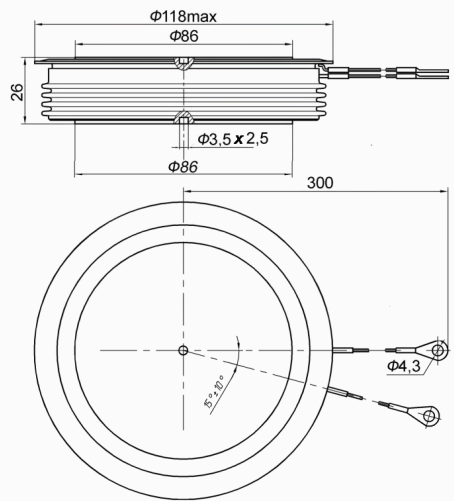

OUTLINES

OUTLINES

OUTLINES

PT73-1 w = 1200g

PT83 w = 1800g

PT84 w = 2000g

PT93 w = 1980g

PT94 w = 3000g

PT104 w = 3850g