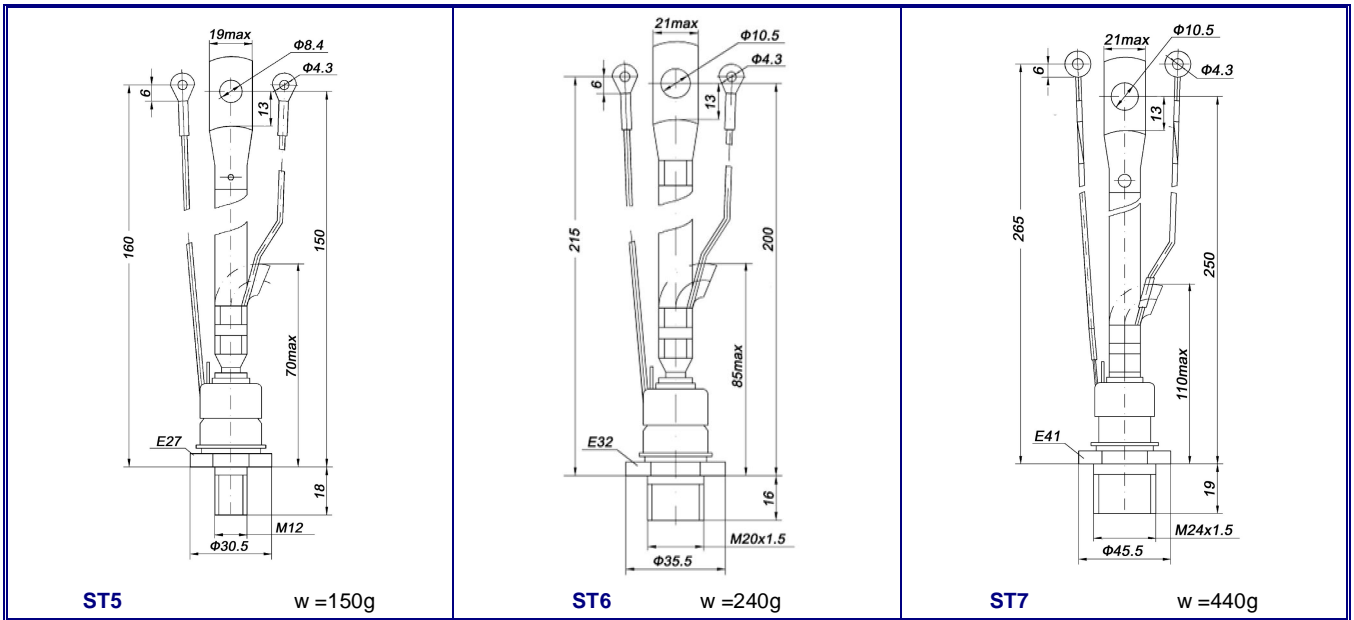

OUTLINES

OUTLINES

OUTLINES

PT73-1 w = 1200g

PT83 w = 1800g

PT84 w = 2000g

PT93 w = 1980g

PT94 w = 3000g

PT104 w = 3850g