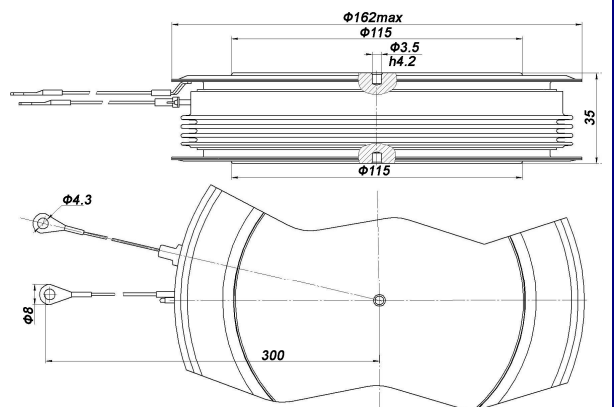

OUTLINES

OUTLINES

OUTLINES

PT73-1 w = 1200g

PT83 w = 1800g

PT84 w = 2000g

PT93 w = 1980g

PT94 w = 3000g

PT104 w = 3850g