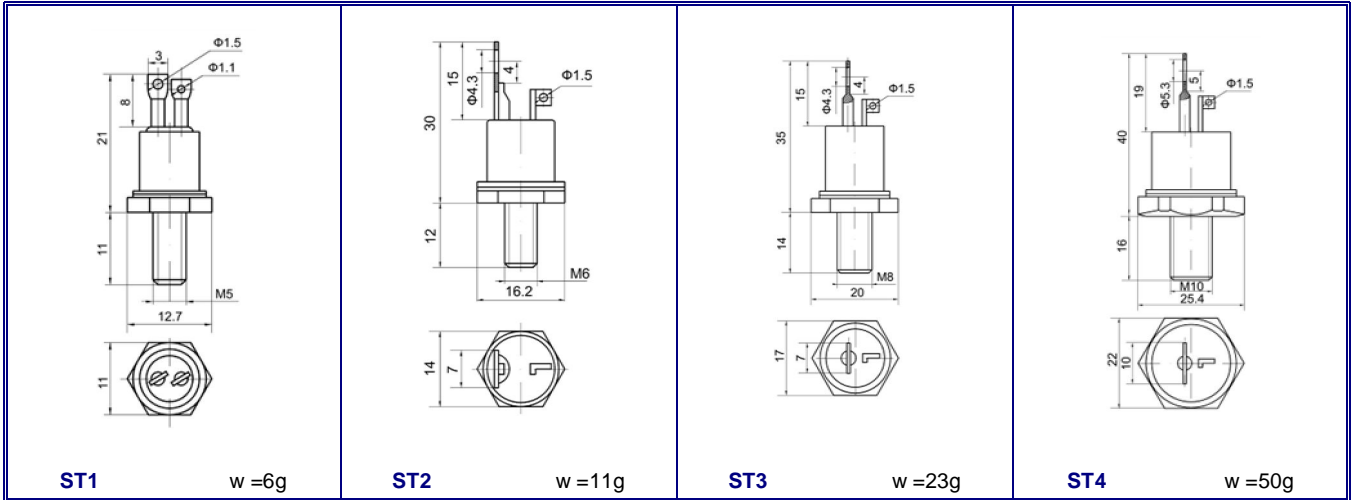

OUTLINES

OUTLINES

OUTLINES

PT73-1 w = 1200g

PT83 w = 1800g

PT84 w = 2000g

PT93 w = 1980g

PT94 w = 3000g

PT104 w = 3850g