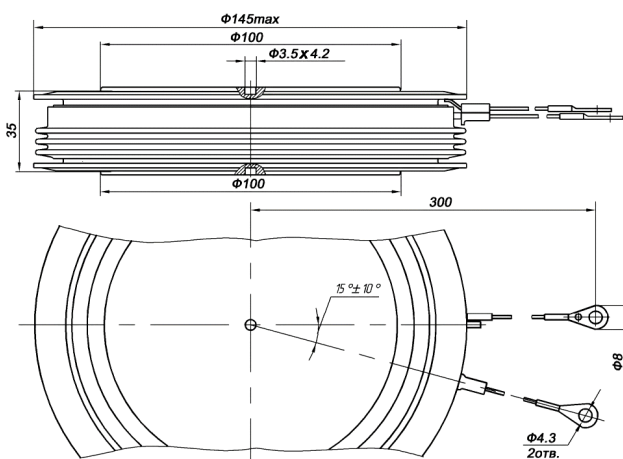

OUTLINES

OUTLINES

OUTLINES

PT73-1 w = 1200g

PT83 w = 1800g

PT84 w = 2000g

PT93 w = 1980g

PT94 w = 3000g

PT104 w = 3850g