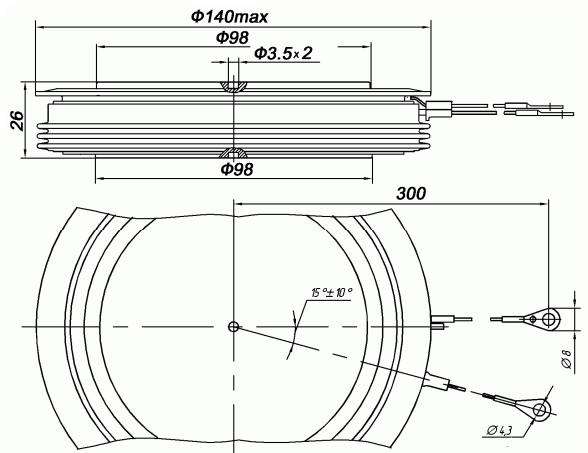

OUTLINES

OUTLINES

OUTLINES

PT73-1 w = 1200g

PT83 w = 1800g

PT84 w = 2000g

PT93 w = 1980g

PT94 w = 3000g

PT104 w = 3850g