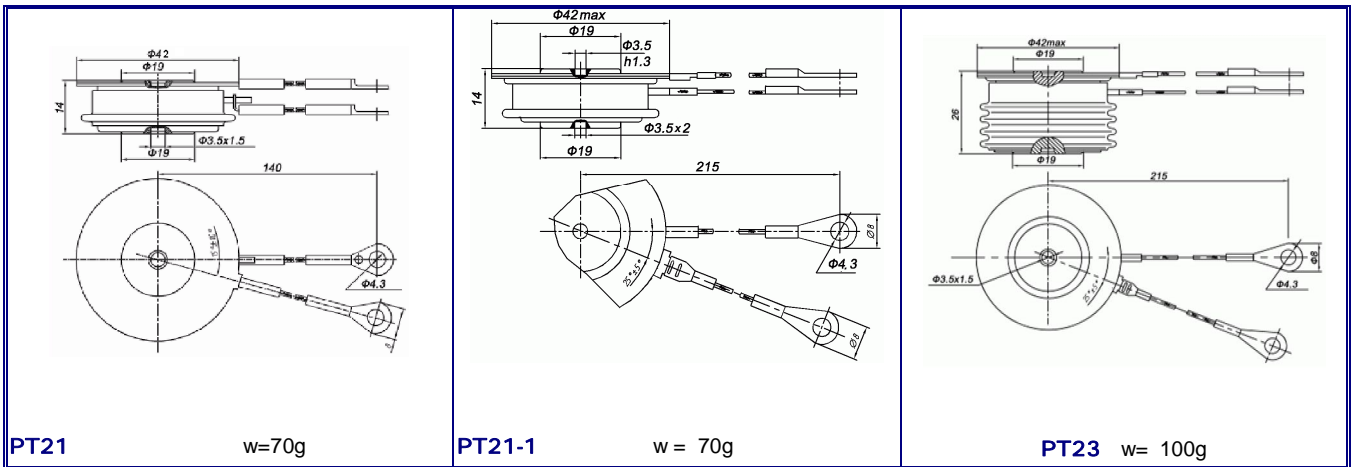

OUTLINES

OUTLINES

OUTLINES

PT73-1 w = 1200g

PT83 w = 1800g

PT84 w = 2000g

PT93 w = 1980g

PT94 w = 3000g

PT104 w = 3850g