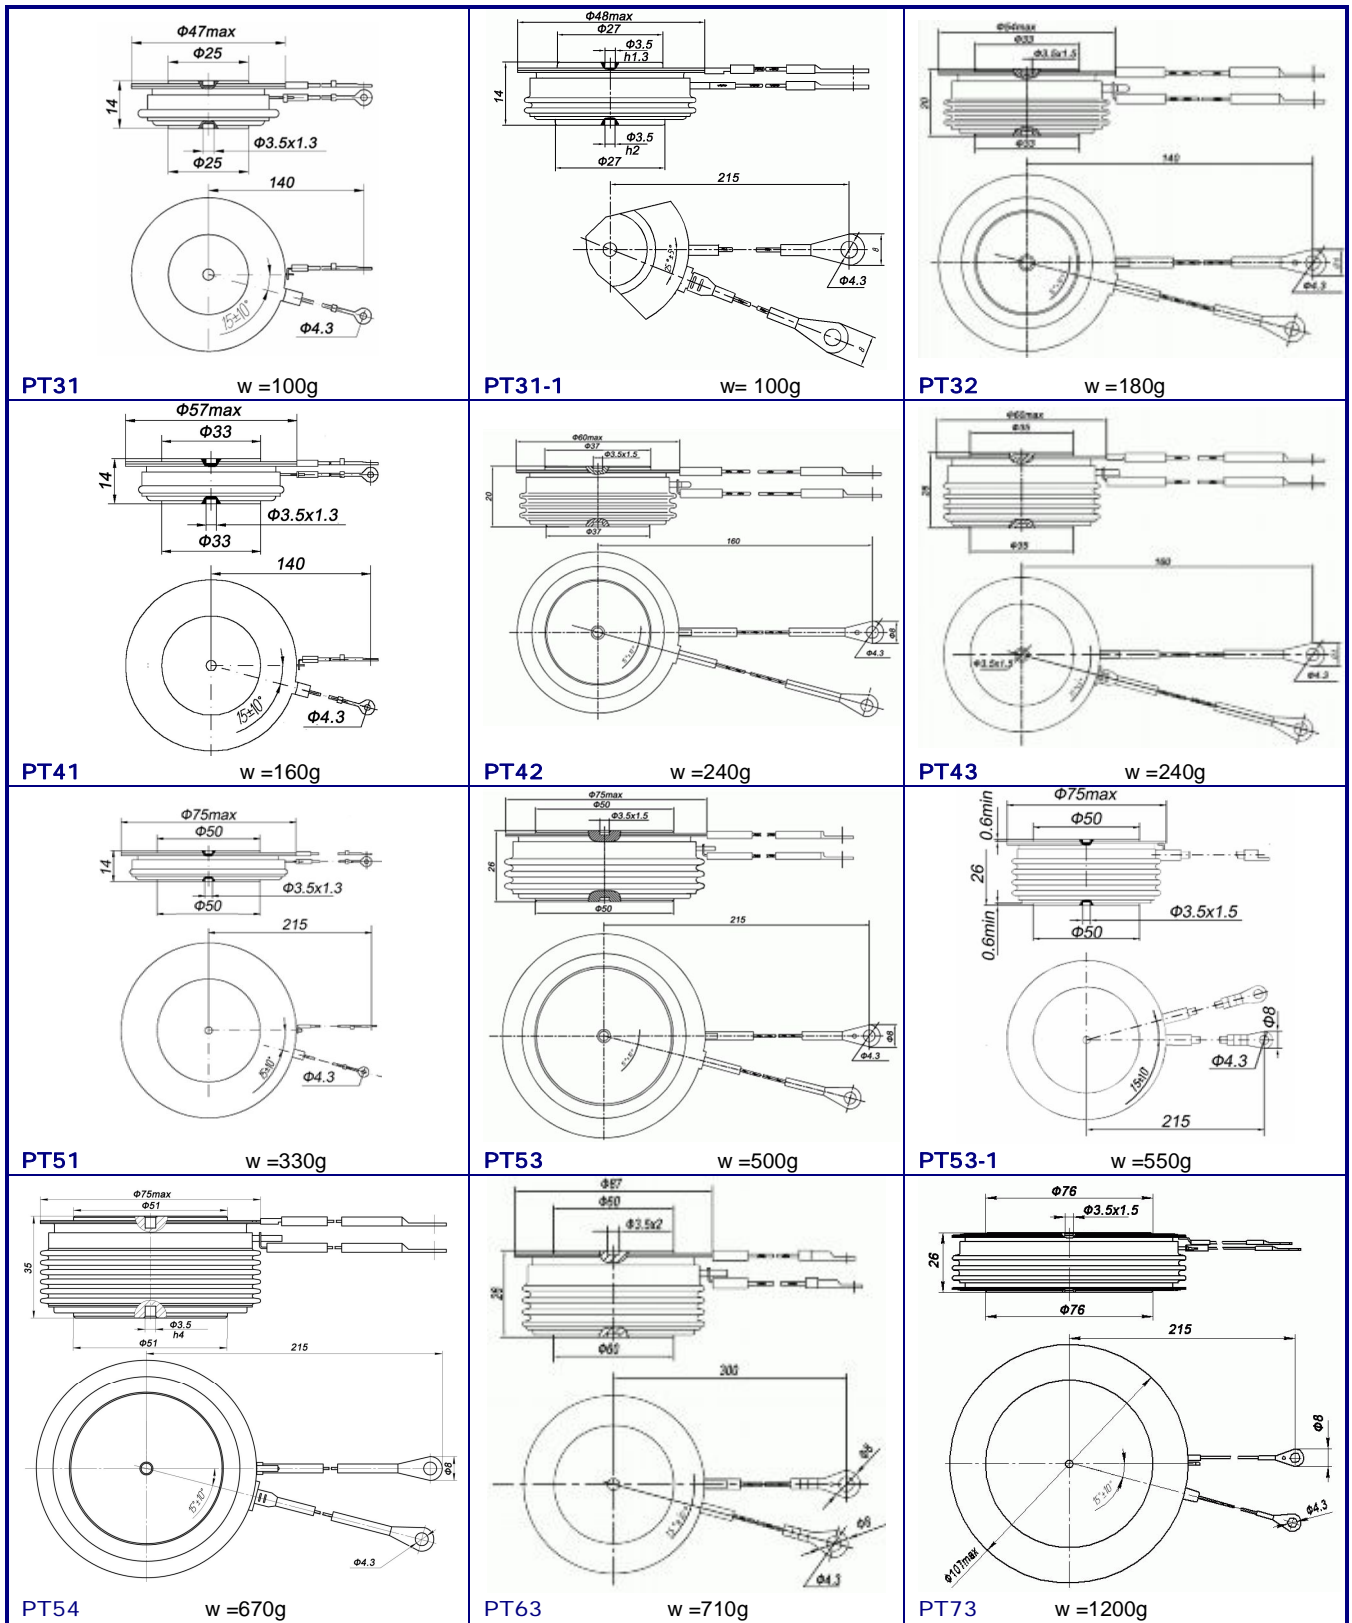

OUTLINES

OUTLINES

OUTLINES

PT73-1 w = 1200g

PT83 w = 1800g

PT84 w = 2000g

PT93 w = 1980g

PT94 w = 3000g

PT104 w = 3850g