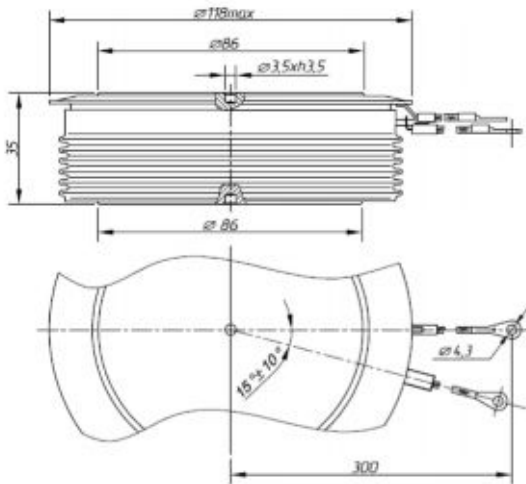

OUTLINES

OUTLINES

OUTLINES

PT73-1 w = 1200g

PT83 w = 1800g

PT84 w = 2000g

PT93 w = 1980g

PT94 w = 3000g

PT104 w = 3850g