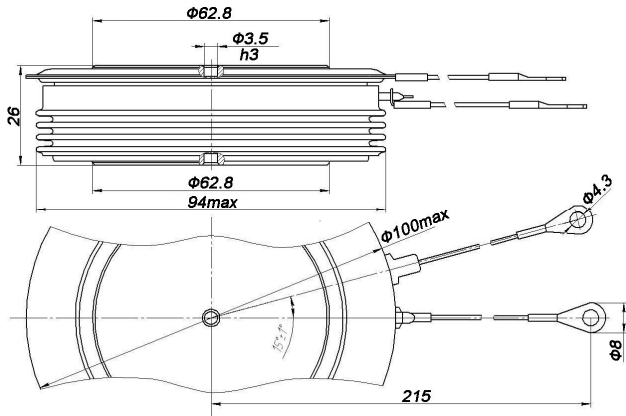

OUTLINES

OUTLINES

OUTLINES

PT73-1 w = 1200g

PT83 w = 1800g

PT84 w = 2000g

PT93 w = 1980g

PT94 w = 3000g

PT104 w = 3850g